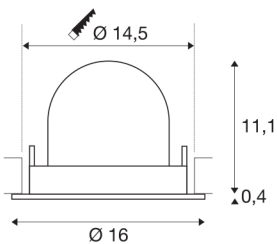

NUMINOS® GIMBLE L

white / black recessed ceiling light, 2700K 20°

The NUMINOS light system from SLV combines technology, design and functionality like no other. This way, you can experience a thousand lighting design possibilities with a variety of downlights and spotlights. This also includes NUMINOS® GIMBLE L, which impresses as a recessed ceiling light with the best workmanship and lighting quality. Ideal for unobtrusive, modern and space-saving lighting that draws the focus to objects or the room. Installation is then done in no time at all. When do you choose NUMINOS® from SLV?

TECHNICAL DATA

Item no.:	1005984
Number of different light outlets	1
Secondary power / secondary voltage	700mA
Height	11.5 cm
Diameter	16 cm
Installation diameter	14.5 cm
Installation depth	11.5 cm
Net weight	0.6 kg
Gross weight	0.642 kg
Safety class	III
Assembly	Recessed
Assembly details	Ceiling
Wattage	25.4 W
Lumen	2150 lm
Colour temperature	2700 Kelvin
Beam angle	20 °
Color	white
CRI	90
UGR ≤	22
BIG WHITE Page	55