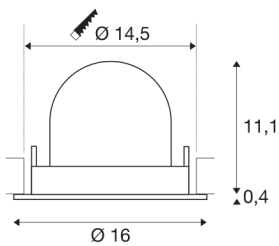

## NUMINOS® GIMBLE L

white recessed ceiling light, 2700K 20°

The NUMINOS light system from SLV combines technology, design and functionality like no other. With different downlights and spotlights, you provide a thousand lighting design possibilities. This also includes NUMINOS® GIMBLE L, which impresses as a recessed ceiling light with the best workmanship and lighting quality. Ideal for discreet, modern and space-saving lighting that directs the accent to objects or the room. Installation is then done in no time at all. When will you choose SLV's modular variety?

## TECHNICAL DATA

Item no.:	1005985
Number of different light outlets	1
Secondary power / secondary voltage <sup>e</sup>	700mA
Height	11.5 cm
Diameter	16 cm
Installation diameter	14.5 cm
Installation depth	11.5 cm
Net weight	0.6 kg
Gross weight	0.642 kg
Safety class	III
Assembly	Recessed
Assembly details	Ceiling
Wattage	25.4 W
Lumen	2250 lm
Colour temperature	2700 Kelvin
Beam angle	20 °
Color	white
CRI	90
UGR ≤	22
BIG WHITE Page	55