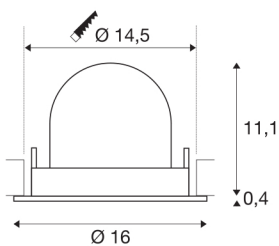

## NUMINOS® GIMBLE L

white / chrome recessed ceiling light, 2700K 20°

The NUMINOS light system from SLV skilfully combines function, design and technology. This way, you can experience a thousand lighting design possibilities with different downlights and spotlights. This also includes NUMINOS® GIMBLE L, which impresses as a recessed ceiling light with the best workmanship and lighting quality. Ideal for discreet, modern and space-saving lighting that directs the accent to objects or the room. Installation is then done in no time at all. When will you choose SLV's modular variety?

## TECHNICAL DATA

Item no.:	1005986
Number of different light outlets	1
Secondary power / secondary voltage	700mA
Height	11.5 cm
Diameter	16 cm
Installation diameter	14.5 cm
Installation depth	11.5 cm
Net weight	0.6 kg
Gross weight	0.642 kg
Safety class	III
Assembly	Recessed
Assembly details	Ceiling
Wattage	25.4 W
Lumen	2150 lm
Colour temperature	2700 Kelvin
Beam angle	20 °
Color	white
CRI	90
UGR ≤	22
BIG WHITE Page	55