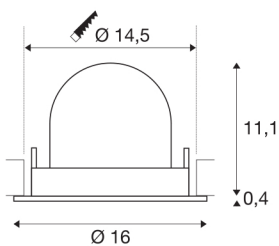

NUMINOS® GIMBLE L

white / black recessed ceiling light, 2700K 40°

The NUMINOS light system from SLV skilfully combines function, design and technology. With different downlights and spotlights, you provide a thousand lighting design possibilities. This also includes NUMINOS® GIMBLE L, which impresses as a recessed ceiling light with the best workmanship and lighting quality. In this way, you can create unobtrusive, modern and space-saving lighting that draws the focus to objects or the room. This means that simple installation is a mere formality. When to choose NUMINOS from SLV – modular diversity awaits you.

TECHNICAL DATA

Item no.:	1005987
Number of different light outlets	1
Secondary power / secondary voltage ^e	700mA
Height	11.5 cm
Diameter	16 cm
Installation diameter	14.5 cm
Installation depth	11.5 cm
Net weight	0.6 kg
Gross weight	0.642 kg
Safety class	III
Assembly	Recessed
Assembly details	Ceiling
Wattage	25.4 W
Lumen	2150 lm
Colour temperature	2700 Kelvin
Beam angle	40 °
Color	white
CRI	90
UGR ≤	22
BIG WHITE Page	55