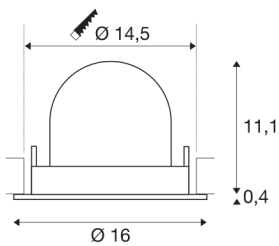

TECHNICAL DATA

Item no.:	1005988
Number of different light outlets	1
Secondary power / secondary voltage ^e	700mA
Height	11.5 cm
Diameter	16 cm
Installation diameter	14.5 cm
Installation depth	11.5 cm
Net weight	0.6 kg
Gross weight	0.642 kg
Safety class	III
Assembly	Recessed
Assembly details	Ceiling
Wattage	25.4 W
Lumen	2250 lm
Colour temperature	2700 Kelvin
Beam angle	40 °
Color	white
CRI	90
UGR ≤	22
BIG WHITE Page	55