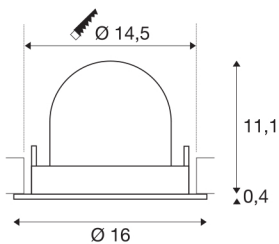

NUMINOS® GIMBLE L

white / chrome recessed ceiling light, 2700K 40°

The NUMINOS light system from SLV combines technology, design and functionality like no other. This way, you can experience a thousand lighting design possibilities with a variety of downlights and spotlights. Also with the NUMINOS® GIMBLE L recessed ceiling light, which convinces with the best workmanship and lighting quality. In this way, you can create unobtrusive, modern and space-saving lighting that draws the focus to objects or the room. This means that easy installation is a mere formality. When do you choose NUMINOS ® from SLV?

TECHNICAL DATA

Item no.:	1005989
Number of different light outlets	1
Secondary power / secondary voltage	700mA
Height	11.5 cm
Diameter	16 cm
Installation diameter	14.5 cm
Installation depth	11.5 cm
Net weight	0.6 kg
Gross weight	0.642 kg
Safety class	III
Assembly	Recessed
Assembly details	Ceiling
Wattage	25.4 W
Lumen	2150 lm
Colour temperature	2700 Kelvin
Beam angle	40 °
Color	white
CRI	90
UGR ≤	22
BIG WHITE Page	55