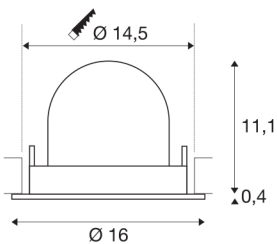

NUMINOS® GIMBLE L

white / black recessed ceiling light, 2700K 55°

The NUMINOS light system from SLV combines technology, design and functionality like no other. With various downlights and spotlights, you provide a thousand lighting design options. Like with the NUMINOS® GIMBLE L recessed ceiling light, which impresses with its high-quality workmanship and light. In this way, you can create unobtrusive, modern and space-saving lighting that draws the focus to objects or the room. This means that easy installation is a mere formality. When do you choose NUMINOS® from SLV?

TECHNICAL DATA

Item no.:	1005990
Number of different light outlets	1
Secondary power / secondary voltage ^e	700mA
Height	11.5 cm
Diameter	16 cm
Installation diameter	14.5 cm
Installation depth	11.5 cm
Net weight	0.6 kg
Gross weight	0.642 kg
Safety class	III
Assembly	Recessed
Assembly details	Ceiling
Wattage	25.4 W
Lumen	2150 lm
Colour temperature	2700 Kelvin
Beam angle	55 °
Color	white
CRI	90
UGR ≤	22
BIG WHITE Page	55