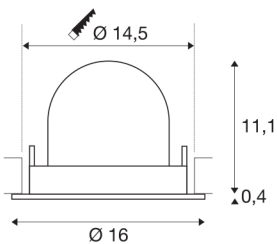

## NUMINOS® GIMBLE L

white recessed ceiling light, 2700K 55°

Design, technology and function in perfection: NUMINOS is the light system from SLV that combines everything. The diverse downlights and spotlights make a thousand lighting design options possible. Like with the NUMINOS® GIMBLE L recessed ceiling light, which impresses with its high-quality workmanship and light. Ideal for discreet, modern and space-saving lighting that directs the accent to objects or the room. This means that easy installation is a mere formality. When to choose NUMINOS from SLV – modular diversity awaits you.

## TECHNICAL DATA

Item no.:	1005991
Number of different light outlets	1
Secondary power / secondary voltage	700mA
Height	11.5 cm
Diameter	16 cm
Installation diameter	14.5 cm
Installation depth	11.5 cm
Net weight	0.6 kg
Gross weight	0.642 kg
Safety class	III
Assembly	Recessed
Assembly details	Ceiling
Wattage	25.4 W
Lumen	2250 lm
Colour temperature	2700 Kelvin
Beam angle	55 °
Color	white
CRI	90
UGR ≤	22
BIG WHITE Page	55