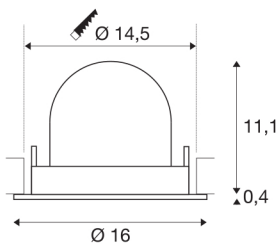

NUMINOS® GIMBLE L

white / chrome recessed ceiling light, 2700K 55°

The NUMINOS light system from SLV combines technology, design and functionality like no other. The diverse downlights and spotlights make a thousand lighting design options possible. Like with the NUMINOS® GIMBLE L recessed ceiling light, which impresses with its high-quality workmanship and light. Ideal for harmonious, modern and space-saving lighting that directs the accent to objects or the room. Installation is then done in no time at all. When will you choose SLV's modular variety?

TECHNICAL DATA

Item no.:	1005992
Number of different light outlets	1
Secondary power / secondary voltage ^e	700mA
Height	11.5 cm
Diameter	16 cm
Installation diameter	14.5 cm
Installation depth	11.5 cm
Net weight	0.6 kg
Gross weight	0.642 kg
Safety class	III
Assembly	Recessed
Assembly details	Ceiling
Wattage	25.4 W
Lumen	2150 lm
Colour temperature	2700 Kelvin
Beam angle	55 °
Color	white
CRI	90
UGR ≤	22
BIG WHITE Page	55