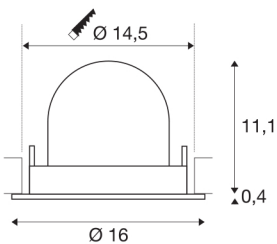

TECHNICAL DATA

Item no.:	1005993
Number of different light outlets	1
Secondary power / secondary voltage ^e	700mA
Height	11.5 cm
Diameter	16 cm
Installation diameter	14.5 cm
Installation depth	11.5 cm
Net weight	0.6 kg
Gross weight	0.642 kg
Safety class	III
Assembly	Recessed
Assembly details	Ceiling
Wattage	25.4 W
Lumen	2150 lm
Colour temperature	3000 Kelvin
Beam angle	20 °
Color	black
CRI	90
UGR ≤	22
BIG WHITE Page	55