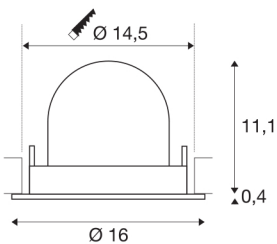

## TECHNICAL DATA

Item no.:	1005994
Number of different light outlets	1
Secondary power / secondary voltage <sup>e</sup>	700mA
Height	11.5 cm
Diameter	16 cm
Installation diameter	14.5 cm
Installation depth	11.5 cm
Net weight	0.6 kg
Gross weight	0.642 kg
Safety class	III
Assembly	Recessed
Assembly details	Ceiling
Wattage	25.4 W
Lumen	2300 lm
Colour temperature	3000 Kelvin
Beam angle	20 °
Color	black
CRI	90
UGR ≤	22
BIG WHITE Page	55