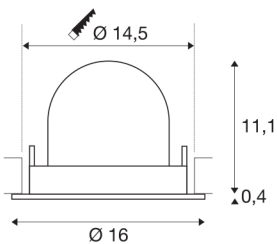

TECHNICAL DATA

Item no.:	1005995
Number of different light outlets	1
Secondary power / secondary voltage ^e	700mA
Height	11.5 cm
Diameter	16 cm
Installation diameter	14.5 cm
Installation depth	11.5 cm
Net weight	0.6 kg
Gross weight	0.642 kg
Safety class	III
Assembly	Recessed
Assembly details	Ceiling
Wattage	25.4 W
Lumen	2200 lm
Colour temperature	3000 Kelvin
Beam angle	20 °
Color	black
CRI	90
UGR ≤	22
BIG WHITE Page	55