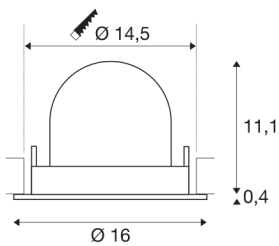

TECHNICAL DATA

Item no.:	1005996
Number of different light outlets	1
Secondary power / secondary voltage ^e	700mA
Height	11.5 cm
Diameter	16 cm
Installation diameter	14.5 cm
Installation depth	11.5 cm
Net weight	0.6 kg
Gross weight	0.642 kg
Safety class	III
Assembly	Recessed
Assembly details	Ceiling
Wattage	25.4 W
Lumen	2150 lm
Colour temperature	3000 Kelvin
Beam angle	40 °
Color	black
CRI	90
UGR ≤	22
BIG WHITE Page	55