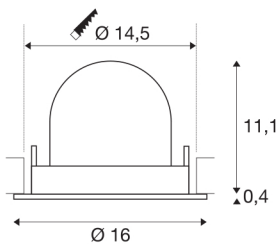

TECHNICAL DATA

Item no.:	1005997
Number of different light outlets	1
Secondary power / secondary voltage ^e	700mA
Height	11.5 cm
Diameter	16 cm
Installation diameter	14.5 cm
Installation depth	11.5 cm
Net weight	0.6 kg
Gross weight	0.642 kg
Safety class	III
Assembly	Recessed
Assembly details	Ceiling
Wattage	25.4 W
Lumen	2300 lm
Colour temperature	3000 Kelvin
Beam angle	40 °
Color	black
CRI	90
UGR ≤	22
BIG WHITE Page	55