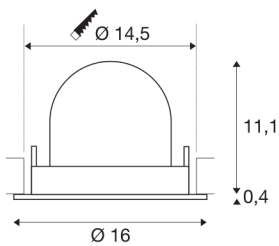

TECHNICAL DATA

Item no.:	1005998
Number of different light outlets	1
Secondary power / secondary voltage	700mA
Height	11.5 cm
Diameter	16 cm
Installation diameter	14.5 cm
Installation depth	11.5 cm
Net weight	0.6 kg
Gross weight	0.642 kg
Safety class	III
Assembly	Recessed
Assembly details	Ceiling
Wattage	25.4 W
Lumen	2200 lm
Colour temperature	3000 Kelvin
Beam angle	40 °
Color	black
CRI	90
UGR ≤	22
BIG WHITE Page	55