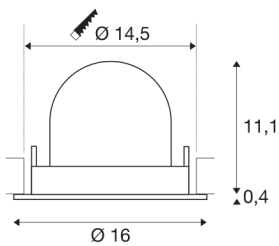

TECHNICAL DATA

Item no.:	1005999
Number of different light outlets	1
Secondary power / secondary voltage ^e	700mA
Height	11.5 cm
Diameter	16 cm
Installation diameter	14.5 cm
Installation depth	11.5 cm
Net weight	0.6 kg
Gross weight	0.642 kg
Safety class	III
Assembly	Recessed
Assembly details	Ceiling
Wattage	25.4 W
Lumen	2150 lm
Colour temperature	3000 Kelvin
Beam angle	55 °
Color	black
CRI	90
UGR ≤	22
BIG WHITE Page	55