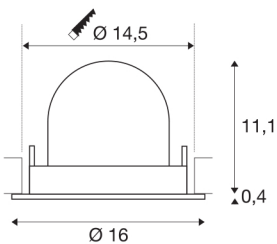

NUMINOS® GIMBLE L

black / white recessed ceiling light, 3000K 55°

NUMINOS is the optimally coordinated light system from SLV that combines function, design and technology. With different downlights and spotlights, you provide a thousand lighting design possibilities. Also with the NUMINOS® GIMBLE L recessed ceiling light, which convinces with the best workmanship and lighting quality. Ideal for discreet, modern and space-saving lighting that directs the accent to objects or the room. Installation is then done in no time at all. When to choose NUMINOS from SLV – modular diversity awaits you.

TECHNICAL DATA

Item no.:	1006000
Number of different light outlets	1
Secondary power / secondary voltage ^e	700mA
Height	11.5 cm
Diameter	16 cm
Installation diameter	14.5 cm
Installation depth	11.5 cm
Net weight	0.6 kg
Gross weight	0.642 kg
Safety class	III
Assembly	Recessed
Assembly details	Ceiling
Wattage	25.4 W
Lumen	2300 lm
Colour temperature	3000 Kelvin
Beam angle	55 °
Color	black
CRI	90
UGR ≤	22
BIG WHITE Page	55