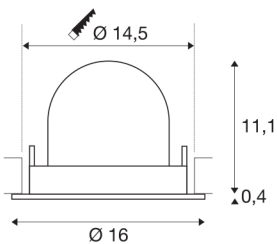

TECHNICAL DATA

Item no.:	1006001
Number of different light outlets	1
Secondary power / secondary voltage	700mA
Height	11.5 cm
Diameter	16 cm
Installation diameter	14.5 cm
Installation depth	11.5 cm
Net weight	0.6 kg
Gross weight	0.642 kg
Safety class	III
Assembly	Recessed
Assembly details	Ceiling
Wattage	25.4 W
Lumen	2200 lm
Colour temperature	3000 Kelvin
Beam angle	55 °
Color	black
CRI	90
UGR ≤	22
BIG WHITE Page	55