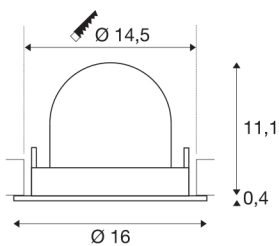

NUMINOS® GIMBLE L

white / chrome recessed ceiling light, 3000K 20°

Design, technology and function in perfection: NUMINOS is the light system from SLV that combines everything. With various downlights and spotlights, you can experience a thousand lighting design possibilities. Also with the NUMINOS® GIMBLE L recessed ceiling light, which convinces with the best workmanship and lighting quality. In this way, you can create unobtrusive, modern and space-saving lighting that draws the focus to objects or the room. Installation is then done in no time at all. When to choose NUMINOS from SLV – modular diversity awaits you.

TECHNICAL DATA

| | |
|--|-------------|
| Item no.: | 1006004 |
| Number of different light outlets | 1 |
| Secondary power / secondary voltage ^e | 700mA |
| Height | 11.5 cm |
| Diameter | 16 cm |
| Installation diameter | 14.5 cm |
| Installation depth | 11.5 cm |
| Net weight | 0.6 kg |
| Gross weight | 0.642 kg |
| Safety class | III |
| Assembly | Recessed |
| Assembly details | Ceiling |
| Wattage | 25.4 W |
| Lumen | 2200 lm |
| Colour temperature | 3000 Kelvin |
| Beam angle | 20 ° |
| Color | white |
| CRI | 90 |
| UGR ≤ | 22 |
| BIG WHITE Page | 55 |