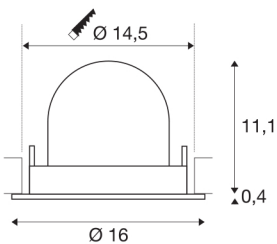

TECHNICAL DATA

Item no.:	1006005
Number of different light outlets	1
Secondary power / secondary voltage ^e	700mA
Height	11.5 cm
Diameter	16 cm
Installation diameter	14.5 cm
Installation depth	11.5 cm
Net weight	0.6 kg
Gross weight	0.642 kg
Safety class	III
Assembly	Recessed
Assembly details	Ceiling
Wattage	25.4 W
Lumen	2150 lm
Colour temperature	3000 Kelvin
Beam angle	40 °
Color	white
CRI	90
UGR ≤	22
BIG WHITE Page	55