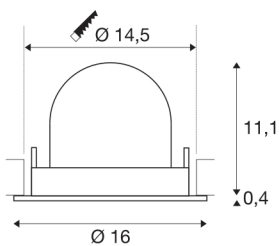

## NUMINOS® GIMBLE L

white recessed ceiling light, 3000K 40°

NUMINOS is the perfectly coordinated light system from SLV that combines function, design and technology. With various downlights and spotlights, you can experience a thousand lighting design possibilities. Also with the NUMINOS® GIMBLE L recessed ceiling light, which convinces with the best workmanship and lighting quality. In this way, you can create unobtrusive, modern and space-saving lighting that draws the focus to objects or the room. This means that easy installation is a mere formality. When to choose NUMINOS from SLV – modular diversity awaits you.

## TECHNICAL DATA

Item no.:	1006006
Number of different light outlets	1
Secondary power / secondary voltage <sup>e</sup>	700mA
Height	11.5 cm
Diameter	16 cm
Installation diameter	14.5 cm
Installation depth	11.5 cm
Net weight	0.6 kg
Gross weight	0.642 kg
Safety class	III
Assembly	Recessed
Assembly details	Ceiling
Wattage	25.4 W
Lumen	2300 lm
Colour temperature	3000 Kelvin
Beam angle	40 °
Color	white
CRI	90
UGR ≤	22
BIG WHITE Page	55