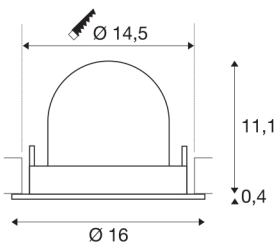

NUMINOS® GIMBLE L

white / chrome recessed ceiling light, 3000K 40°

NUMINOS is the optimally coordinated light system from SLV that combines function, design and technology. This way, you can experience a thousand lighting design possibilities with different downlights and spotlights. Also with the NUMINOS® GIMBLE L recessed ceiling light, which convinces with the best workmanship and lighting quality. Ideal for discreet, modern and space-saving lighting that draws the focus to objects or the room. This means that easy installation is a mere formality. When will you choose SLV's modular variety?

TECHNICAL DATA

Item no.:	1006007
Number of different light outlets	1
Secondary power / secondary voltage	700mA
Height	11.5 cm
Diameter	16 cm
Installation diameter	14.5 cm
Installation depth	11.5 cm
Net weight	0.6 kg
Gross weight	0.642 kg
Safety class	III
Assembly	Recessed
Assembly details	Ceiling
Wattage	25.4 W
Lumen	2200 lm
Colour temperature	3000 Kelvin
Beam angle	40 °
Color	white
CRI	90
UGR ≤	22
BIG WHITE Page	55