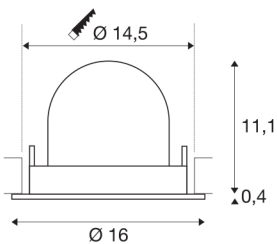

TECHNICAL DATA

Item no.:	1006008
Number of different light outlets	1
Secondary power / secondary voltage ^e	700mA
Height	11.5 cm
Diameter	16 cm
Installation diameter	14.5 cm
Installation depth	11.5 cm
Net weight	0.6 kg
Gross weight	0.642 kg
Safety class	III
Assembly	Recessed
Assembly details	Ceiling
Wattage	25.4 W
Lumen	2150 lm
Colour temperature	3000 Kelvin
Beam angle	55 °
Color	white
CRI	90
UGR ≤	22
BIG WHITE Page	55