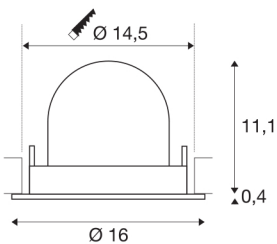

NUMINOS® GIMBLE L

white recessed ceiling light, 3000K 55°

Design, technology and function in perfection: NUMINOS is the light system from SLV that combines everything. The diverse downlights and spotlights make a thousand lighting design options possible. Like with the NUMINOS® GIMBLE L recessed ceiling light, which impresses with its high-quality workmanship and light. In this way, you can create discreet, modern and space-saving lighting that draws the focus to objects or the room. Installation is then done in no time at all. When to choose NUMINOS from SLV – modular diversity awaits you.

TECHNICAL DATA

Item no.:	1006009
Number of different light outlets	1
Secondary power / secondary voltage	700mA
Height	11.5 cm
Diameter	16 cm
Installation diameter	14.5 cm
Installation depth	11.5 cm
Net weight	0.6 kg
Gross weight	0.642 kg
Safety class	III
Assembly	Recessed
Assembly details	Ceiling
Wattage	25.4 W
Lumen	2300 lm
Colour temperature	3000 Kelvin
Beam angle	55 °
Color	white
CRI	90
UGR ≤	22
BIG WHITE Page	55