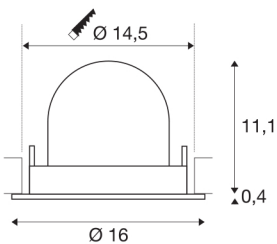

## TECHNICAL DATA

Item no.:	1006010
Number of different light outlets	1
Secondary power / secondary voltage <sup>e</sup>	700mA
Height	11.5 cm
Diameter	16 cm
Installation diameter	14.5 cm
Installation depth	11.5 cm
Net weight	0.6 kg
Gross weight	0.642 kg
Safety class	III
Assembly	Recessed
Assembly details	Ceiling
Wattage	25.4 W
Lumen	2200 lm
Colour temperature	3000 Kelvin
Beam angle	55 °
Color	white
CRI	90
UGR ≤	22
BIG WHITE Page	55