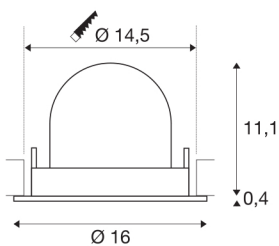

TECHNICAL DATA

Item no.:	1006011
Number of different light outlets	1
Secondary power / secondary voltage	700mA
Height	11.5 cm
Diameter	16 cm
Installation diameter	14.5 cm
Installation depth	11.5 cm
Net weight	0.6 kg
Gross weight	0.642 kg
Safety class	III
Assembly	Recessed
Assembly details	Ceiling
Wattage	25.4 W
Lumen	2350 lm
Colour temperature	4000 Kelvin
Beam angle	20 °
Color	black
CRI	90
UGR ≤	22
BIG WHITE Page	55