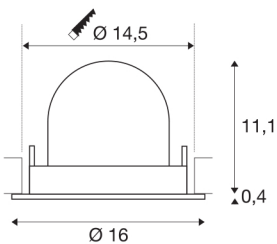

TECHNICAL DATA

Item no.:	1006012
Number of different light outlets	1
Secondary power / secondary voltage ^e	700mA
Height	11.5 cm
Diameter	16 cm
Installation diameter	14.5 cm
Installation depth	11.5 cm
Net weight	0.6 kg
Gross weight	0.642 kg
Safety class	III
Assembly	Recessed
Assembly details	Ceiling
Wattage	25.4 W
Lumen	2450 lm
Colour temperature	4000 Kelvin
Beam angle	20 °
Color	black
CRI	90
UGR ≤	22
BIG WHITE Page	55