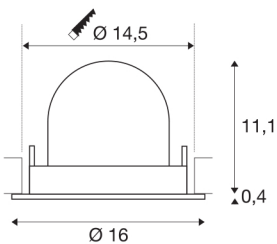

TECHNICAL DATA

Item no.:	1006013
Number of different light outlets	1
Secondary power / secondary voltage ^e	700mA
Height	11.5 cm
Diameter	16 cm
Installation diameter	14.5 cm
Installation depth	11.5 cm
Net weight	0.6 kg
Gross weight	0.642 kg
Safety class	III
Assembly	Recessed
Assembly details	Ceiling
Wattage	25.4 W
Lumen	2350 lm
Colour temperature	4000 Kelvin
Beam angle	20 °
Color	black
CRI	90
UGR ≤	22
BIG WHITE Page	55