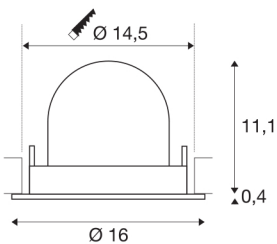

TECHNICAL DATA

Item no.:	1006014
Number of different light outlets	1
Secondary power / secondary voltage ^e	700mA
Height	11.5 cm
Diameter	16 cm
Installation diameter	14.5 cm
Installation depth	11.5 cm
Net weight	0.6 kg
Gross weight	0.642 kg
Safety class	III
Assembly	Recessed
Assembly details	Ceiling
Wattage	25.4 W
Lumen	2350 lm
Colour temperature	4000 Kelvin
Beam angle	40 °
Color	black
CRI	90
UGR ≤	22
BIG WHITE Page	55