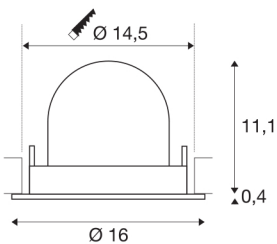

## TECHNICAL DATA

Item no.:	1006015
Number of different light outlets	1
Secondary power / secondary voltage <sup>e</sup>	700mA
Height	11.5 cm
Diameter	16 cm
Installation diameter	14.5 cm
Installation depth	11.5 cm
Net weight	0.6 kg
Gross weight	0.642 kg
Safety class	III
Assembly	Recessed
Assembly details	Ceiling
Wattage	25.4 W
Lumen	2450 lm
Colour temperature	4000 Kelvin
Beam angle	40 °
Color	black
CRI	90
UGR ≤	22
BIG WHITE Page	55