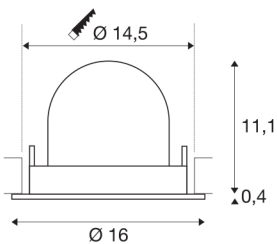

## TECHNICAL DATA

|  |             |
|--|-------------|
| Item no.:  | 1006016     |
| Number of different light outlets                | 1           |
| Secondary power / secondary voltage <sup>e</sup> | 700mA       |
| Height   | 11.5 cm     |
| Diameter   | 16 cm       |
| Installation diameter                            | 14.5 cm     |
| Installation depth                               | 11.5 cm     |
| Net weight                                       | 0.6 kg      |
| Gross weight                                     | 0.642 kg    |
| Safety class                                     | III         |
| Assembly   | Recessed    |
| Assembly details                                 | Ceiling     |
| Wattage  | 25.4 W      |
| Lumen  | 2350 lm     |
| Colour temperature                               | 4000 Kelvin |
| Beam angle                                       | 40 °        |
| Color  | black       |
| CRI  | 90          |
| UGR ≤  | 22          |
| BIG WHITE Page                                   | 55          |