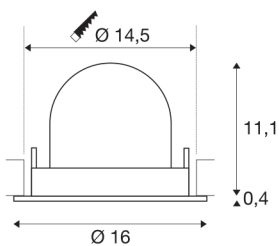

TECHNICAL DATA

Item no.:	1006017
Number of different light outlets	1
Secondary power / secondary voltage	700mA
Height	11.5 cm
Diameter	16 cm
Installation diameter	14.5 cm
Installation depth	11.5 cm
Net weight	0.6 kg
Gross weight	0.642 kg
Safety class	III
Assembly	Recessed
Assembly details	Ceiling
Wattage	25.4 W
Lumen	2350 lm
Colour temperature	4000 Kelvin
Beam angle	55 °
Color	black
CRI	90
UGR ≤	22
BIG WHITE Page	55