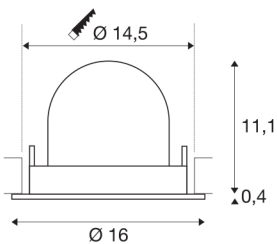

NUMINOS® GIMBLE L

black / white recessed ceiling light, 4000K 55°

The NUMINOS light system from SLV combines technology, design and functionality like no other. With various downlights and spotlights, you can experience a thousand lighting design possibilities. This also includes NUMINOS® GIMBLE L, which impresses as a recessed ceiling light with the best workmanship and lighting quality. In this way, you can create discreet, modern and space-saving lighting that draws the focus to objects or the room. This means that simple installation is a mere formality. When to choose NUMINOS from SLV – modular diversity awaits you.

TECHNICAL DATA

Item no.:	1006018
Number of different light outlets	1
Secondary power / secondary voltage	700mA
Height	11.5 cm
Diameter	16 cm
Installation diameter	14.5 cm
Installation depth	11.5 cm
Net weight	0.6 kg
Gross weight	0.642 kg
Safety class	III
Assembly	Recessed
Assembly details	Ceiling
Wattage	25.4 W
Lumen	2450 lm
Colour temperature	4000 Kelvin
Beam angle	55 °
Color	black
CRI	90
UGR ≤	22
BIG WHITE Page	55