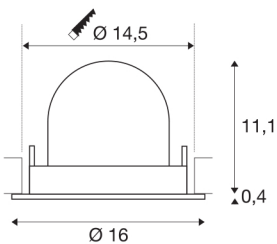

TECHNICAL DATA

Item no.:	1006019
Number of different light outlets	1
Secondary power / secondary voltage ^e	700mA
Height	11.5 cm
Diameter	16 cm
Installation diameter	14.5 cm
Installation depth	11.5 cm
Net weight	0.6 kg
Gross weight	0.642 kg
Safety class	III
Assembly	Recessed
Assembly details	Ceiling
Wattage	25.4 W
Lumen	2350 lm
Colour temperature	4000 Kelvin
Beam angle	55 °
Color	black
CRI	90
UGR ≤	22
BIG WHITE Page	55