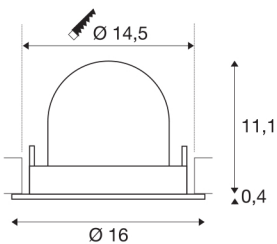

## TECHNICAL DATA

Item no.:	1006020
Number of different light outlets	1
Secondary power / secondary voltage <sup>e</sup>	700mA
Height	11.5 cm
Diameter	16 cm
Installation diameter	14.5 cm
Installation depth	11.5 cm
Net weight	0.6 kg
Gross weight	0.642 kg
Safety class	III
Assembly	Recessed
Assembly details	Ceiling
Wattage	25.4 W
Lumen	2350 lm
Colour temperature	4000 Kelvin
Beam angle	20 °
Color	white
CRI	90
UGR ≤	22
BIG WHITE Page	55