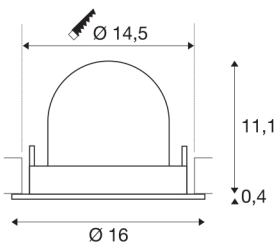

## TECHNICAL DATA

Item no.:	1006021
Number of different light outlets	1
Secondary power / secondary voltage	700mA
Height	11.5 cm
Diameter	16 cm
Installation diameter	14.5 cm
Installation depth	11.5 cm
Net weight	0.6 kg
Gross weight	0.642 kg
Safety class	III
Assembly	Recessed
Assembly details	Ceiling
Wattage	25.4 W
Lumen	2450 lm
Colour temperature	4000 Kelvin
Beam angle	20 °
Color	white
CRI	90
UGR ≤	22
BIG WHITE Page	55