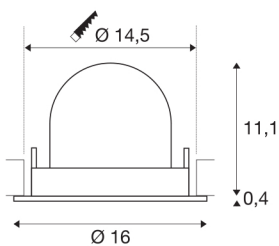

## NUMINOS® GIMBLE L

white / chrome recessed ceiling light, 4000K 20°

NUMINOS is the optimally coordinated light system from SLV that combines function, design and technology. This way, you can experience a thousand lighting design possibilities with different downlights and spotlights. Also with the NUMINOS® GIMBLE L recessed ceiling light, which convinces with the best workmanship and lighting quality. Ideal for discreet, modern and space-saving lighting that directs the accent to objects or the room. Installation is then done in no time at all. When to choose NUMINOS from SLV – modular diversity awaits you.

## TECHNICAL DATA

Item no.:	1006022
Number of different light outlets	1
Secondary power / secondary voltage	700mA
Height	11.5 cm
Diameter	16 cm
Installation diameter	14.5 cm
Installation depth	11.5 cm
Net weight	0.6 kg
Gross weight	0.642 kg
Safety class	III
Assembly	Recessed
Assembly details	Ceiling
Wattage	25.4 W
Lumen	2350 lm
Colour temperature	4000 Kelvin
Beam angle	20 °
Color	white
CRI	90
UGR ≤	22
BIG WHITE Page	55