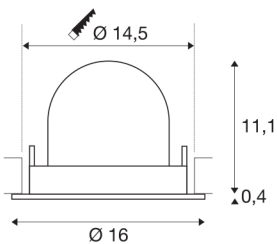

NUMINOS® GIMBLE L

white / black recessed ceiling light, 4000K 40°

NUMINOS is the perfectly coordinated light system from SLV that combines function, design and technology. With different downlights and spotlights, you can experience a thousand lighting design possibilities. This also includes NUMINOS® GIMBLE L, which impresses as a recessed ceiling light with the best workmanship and lighting quality. In this way, you can create discreet, modern and space-saving lighting that draws the focus to objects or the room. Installation is then done in no time at all. When do you choose NUMINOS ® from SLV?

TECHNICAL DATA

Item no.:	1006023
Number of different light outlets	1
Secondary power / secondary voltage ^e	700mA
Height	11.5 cm
Diameter	16 cm
Installation diameter	14.5 cm
Installation depth	11.5 cm
Net weight	0.6 kg
Gross weight	0.642 kg
Safety class	III
Assembly	Recessed
Assembly details	Ceiling
Wattage	25.4 W
Lumen	2350 lm
Colour temperature	4000 Kelvin
Beam angle	40 °
Color	white
CRI	90
UGR ≤	22
BIG WHITE Page	55