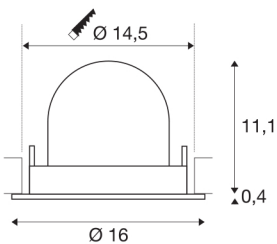

TECHNICAL DATA

Item no.:	1006024
Number of different light outlets	1
Secondary power / secondary voltage	700mA
Height	11.5 cm
Diameter	16 cm
Installation diameter	14.5 cm
Installation depth	11.5 cm
Net weight	0.6 kg
Gross weight	0.642 kg
Safety class	III
Assembly	Recessed
Assembly details	Ceiling
Wattage	25.4 W
Lumen	2450 lm
Colour temperature	4000 Kelvin
Beam angle	40 °
Color	white
CRI	90
UGR ≤	22
BIG WHITE Page	55