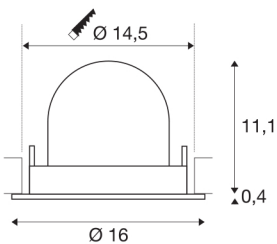

TECHNICAL DATA

Item no.:	1006025
Number of different light outlets	1
Secondary power / secondary voltage ^e	700mA
Height	11.5 cm
Diameter	16 cm
Installation diameter	14.5 cm
Installation depth	11.5 cm
Net weight	0.6 kg
Gross weight	0.642 kg
Safety class	III
Assembly	Recessed
Assembly details	Ceiling
Wattage	25.4 W
Lumen	2350 lm
Colour temperature	4000 Kelvin
Beam angle	40 °
Color	white
CRI	90
UGR ≤	22
BIG WHITE Page	55