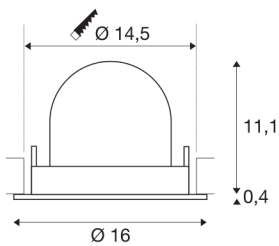

TECHNICAL DATA

Item no.:	1006026
Number of different light outlets	1
Secondary power / secondary voltage ^e	700mA
Height	11.5 cm
Diameter	16 cm
Installation diameter	14.5 cm
Installation depth	11.5 cm
Net weight	0.6 kg
Gross weight	0.642 kg
Safety class	III
Assembly	Recessed
Assembly details	Ceiling
Wattage	25.4 W
Lumen	2350 lm
Colour temperature	4000 Kelvin
Beam angle	55 °
Color	white
CRI	90
UGR ≤	22
BIG WHITE Page	55