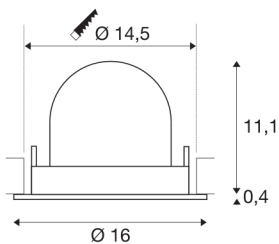

TECHNICAL DATA

Item no.:	1006027
Number of different light outlets	1
Secondary power / secondary voltage ^e	700mA
Height	11.5 cm
Diameter	16 cm
Installation diameter	14.5 cm
Installation depth	11.5 cm
Net weight	0.6 kg
Gross weight	0.642 kg
Safety class	III
Assembly	Recessed
Assembly details	Ceiling
Wattage	25.4 W
Lumen	2450 lm
Colour temperature	4000 Kelvin
Beam angle	55 °
Color	white
CRI	90
UGR ≤	22
BIG WHITE Page	55