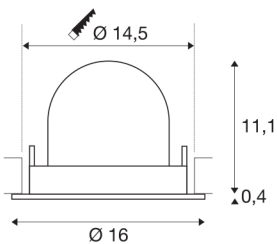

NUMINOS® GIMBLE L

white / chrome recessed ceiling light, 4000K 55°

NUMINOS is the optimally coordinated light system from SLV that combines function, design and technology. This way, you can experience a thousand lighting design possibilities with a variety of downlights and spotlights. Also with the NUMINOS® GIMBLE L recessed ceiling light, which convinces with the best workmanship and lighting quality. Ideal for unobtrusive, modern and space-saving lighting that draws the focus to objects or the room. Installation is then done in no time at all. When to choose NUMINOS from SLV – modular diversity awaits you.

TECHNICAL DATA

Item no.:	1006028
Number of different light outlets	1
Secondary power / secondary voltage	700mA
Height	11.5 cm
Diameter	16 cm
Installation diameter	14.5 cm
Installation depth	11.5 cm
Net weight	0.6 kg
Gross weight	0.642 kg
Safety class	III
Assembly	Recessed
Assembly details	Ceiling
Wattage	25.4 W
Lumen	2350 lm
Colour temperature	4000 Kelvin
Beam angle	55 °
Color	white
CRI	90
UGR ≤	22
BIG WHITE Page	55