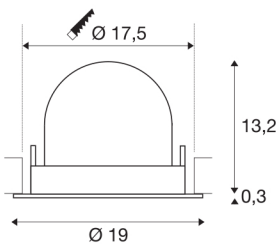

TECHNICAL DATA

Item no.:	1006030
Number of different light outlets	1
Secondary power / secondary voltage ^e	1000/1050mA
Height	13.5 cm
Diameter	19 cm
Installation diameter	17.5 cm
Installation depth	13.5 cm
Net weight	0.85 kg
Gross weight	0.91 kg
Safety class	III
Assembly	Recessed
Assembly details	Ceiling
Wattage	37.4 W
Lumen	3500 lm
Colour temperature	2700 Kelvin
Beam angle	20 °
Color	black
CRI	90
UGR ≤	22
BIG WHITE Page	57