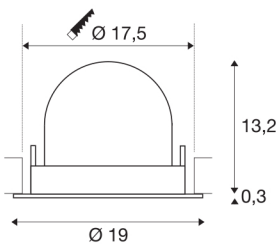

TECHNICAL DATA

Item no.:	1006031
Number of different light outlets	1
Secondary power / secondary voltage	1000/1050mA
Height	13.5 cm
Diameter	19 cm
Installation diameter	17.5 cm
Installation depth	13.5 cm
Net weight	0.85 kg
Gross weight	0.91 kg
Safety class	III
Assembly	Recessed
Assembly details	Ceiling
Wattage	37.4 W
Lumen	3400 lm
Colour temperature	2700 Kelvin
Beam angle	20 °
Color	black
CRI	90
UGR ≤	22
BIG WHITE Page	57