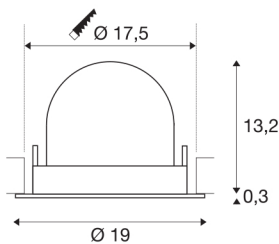

NUMINOS® GIMBLE XL

black recessed ceiling light, 2700K 40°

The NUMINOS light system from SLV perfectly combines function, design and technology. This way, you can experience a thousand lighting design possibilities with different downlights and spotlights. This also includes NUMINOS® GIMBLE XL, which impresses as a recessed ceiling light with the best workmanship and lighting quality. Ideal for discreet, modern and space-saving lighting that draws the focus to objects or the room. This means that simple installation is a mere formality. When to choose NUMINOS from SLV – modular diversity awaits you.

TECHNICAL DATA

Item no.:	1006032
Number of different light outlets	1
Secondary power / secondary voltage	1000/1050mA
Height	13.5 cm
Diameter	19 cm
Installation diameter	17.5 cm
Installation depth	13.5 cm
Net weight	0.85 kg
Gross weight	0.91 kg
Safety class	III
Assembly	Recessed
Assembly details	Ceiling
Wattage	37.4 W
Lumen	3300 lm
Colour temperature	2700 Kelvin
Beam angle	40 °
Color	black
CRI	90
UGR ≤	22
BIG WHITE Page	57