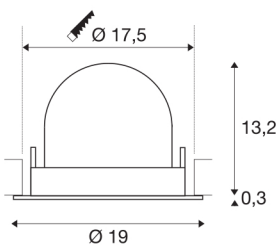

NUMINOS® GIMBLE XL

black / white recessed ceiling light, 2700K 40°

Design, technology and function in perfection: NUMINOS is the light system from SLV that combines everything. With a variety of downlights and spotlights, you can experience a thousand lighting design possibilities. This also includes NUMINOS® GIMBLE XL, which impresses as a recessed ceiling light with the best workmanship and lighting quality. Ideal for harmonious, modern and space-saving lighting that directs the accent to objects or the room. This means that easy installation is a mere formality. When to choose NUMINOS from SLV – modular diversity awaits you.

TECHNICAL DATA

Item no.:	1006033
Number of different light outlets	1
Secondary power / secondary voltage	1000/1050mA
Height	13.5 cm
Diameter	19 cm
Installation diameter	17.5 cm
Installation depth	13.5 cm
Net weight	0.85 kg
Gross weight	0.91 kg
Safety class	III
Assembly	Recessed
Assembly details	Ceiling
Wattage	37.4 W
Lumen	3500 lm
Colour temperature	2700 Kelvin
Beam angle	40 °
Color	black
CRI	90
UGR ≤	22
BIG WHITE Page	57