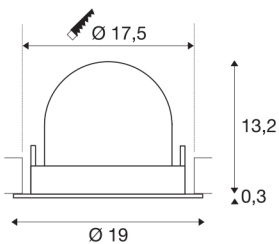

## TECHNICAL DATA

Item no.:	1006034
Number of different light outlets	1
Secondary power / secondary voltage	1000/1050mA
Height	13.5 cm
Diameter	19 cm
Installation diameter	17.5 cm
Installation depth	13.5 cm
Net weight	0.85 kg
Gross weight	0.91 kg
Safety class	III
Assembly	Recessed
Assembly details	Ceiling
Wattage	37.4 W
Lumen	3400 lm
Colour temperature	2700 Kelvin
Beam angle	40 °
Color	black
CRI	90
UGR ≤	22
BIG WHITE Page	57