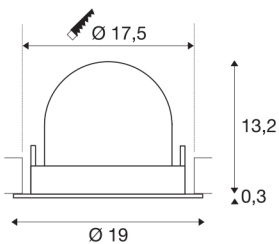

TECHNICAL DATA

Item no.:	1006035
Number of different light outlets	1
Secondary power / secondary voltage ^e	1000/1050mA
Height	13.5 cm
Diameter	19 cm
Installation diameter	17.5 cm
Installation depth	13.5 cm
Net weight	0.85 kg
Gross weight	0.91 kg
Safety class	III
Assembly	Recessed
Assembly details	Ceiling
Wattage	37.4 W
Lumen	3300 lm
Colour temperature	2700 Kelvin
Beam angle	55 °
Color	black
CRI	90
UGR ≤	22
BIG WHITE Page	57