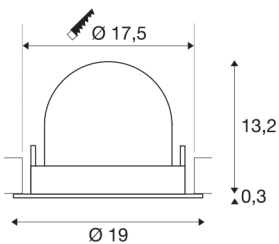

TECHNICAL DATA

Item no.:	1006036
Number of different light outlets	1
Secondary power / secondary voltage	1000/1050mA
Height	13.5 cm
Diameter	19 cm
Installation diameter	17.5 cm
Installation depth	13.5 cm
Net weight	0.85 kg
Gross weight	0.91 kg
Safety class	III
Assembly	Recessed
Assembly details	Ceiling
Wattage	37.4 W
Lumen	3500 lm
Colour temperature	2700 Kelvin
Beam angle	55 °
Color	black
CRI	90
UGR ≤	22
BIG WHITE Page	57